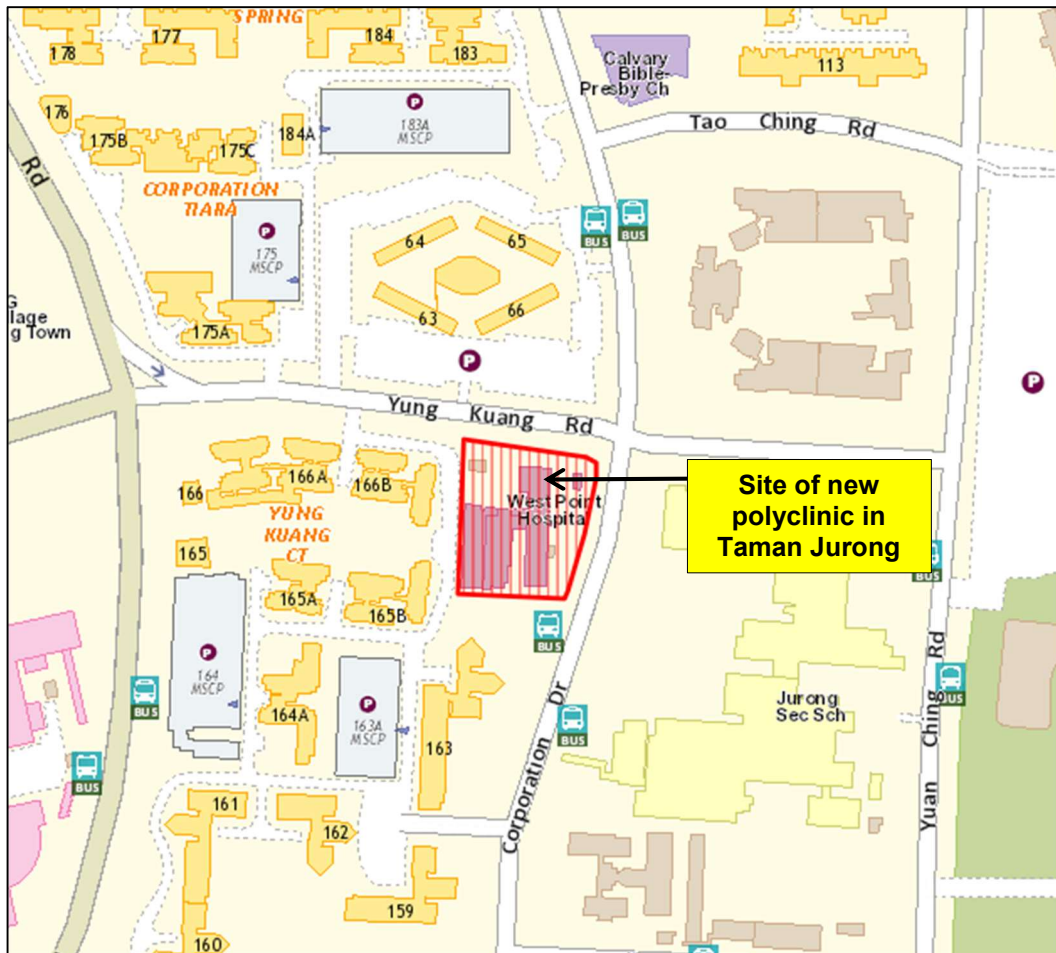

**LOCATION MAP OF NEW POLYCLINIC IN TAMAN JURONG**

Source: Ministry of Health, Singapore