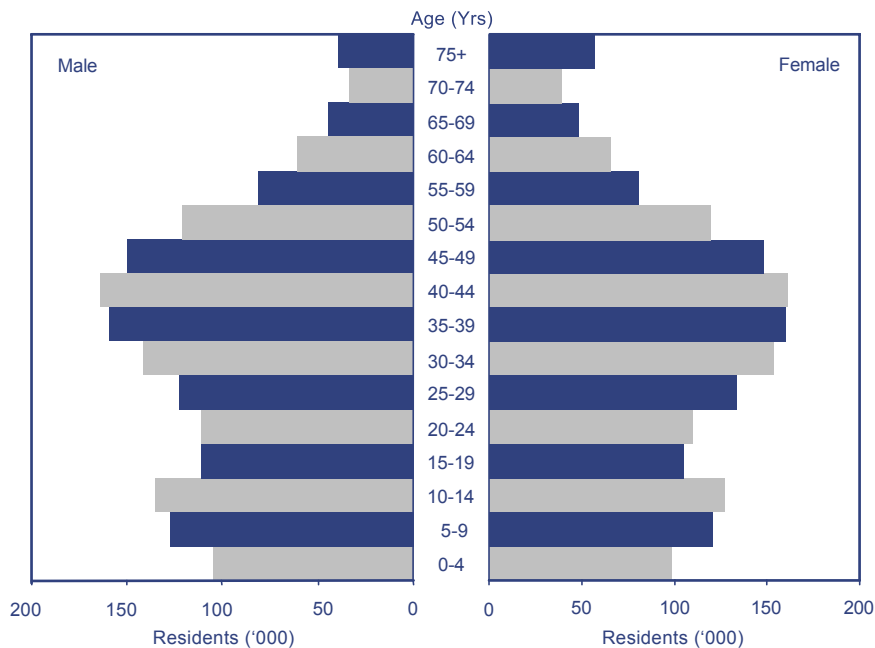

POPULATION PROFILE

In 2003, Singapore had a total population of 4.19 million, with a resident population of 3.44 million. The female-to-male gender ratio in the resident population was 1.01. The ethnic distribution in the resident population showed a Chinese majority of 76.2%, followed by Malays and Indians at 13.8% and 8.3% respectively.

Our resident population has a relatively young median age of 35 years, however a sizeable “bulge” exists in the 35 to 55 year old age groups. Currently 7.7% of Singapore residents are aged 65 years and above.

Demographic profile (mid-year estimates), 2003

	2003
Total population	4,185,200
Resident population	3,437,300
Gender ratio (female to male)	1.01
Ethnic distribution (%)	
Chinese	76.2
Malay	13.8
Indian	8.3
Others	1.7

(Source: Singapore Department of Statistics)

Age distribution of resident population, 2003

(Source: Singapore Department of Statistics)